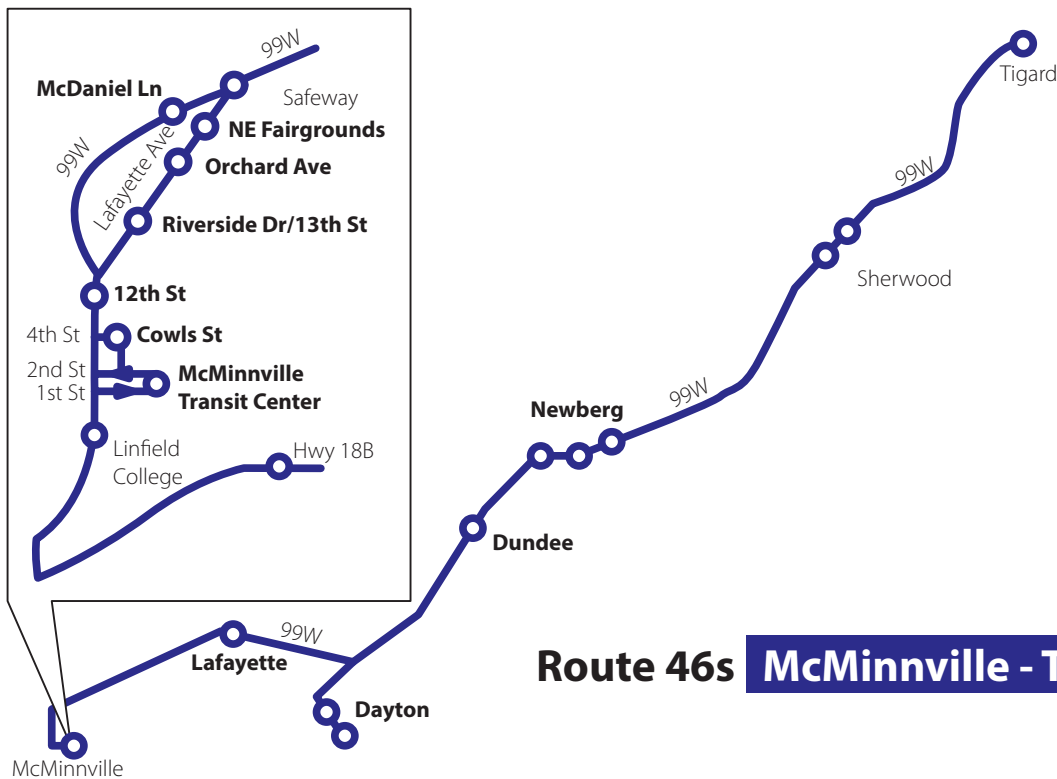

Route 46s McMinnville - Tigard

Yamhill County Transit Area (YCTA) operates eleven routes; including (4) local fixed routes in McMinnville and Newberg and (7) commuter, express Mon-Fri to Salem, Grand Ronde, Hillsboro, and Tigard. Saturday routes to Grand Ronde and Tigard. Customers can connect to TriMet at Hillsboro MAX station and Tigard Transit Center and to Cherriots at Glen Creek Transit Center and the Coastal Connector at Spirit Mountain. YCTA also offers paratransit service in Newberg and McMinnville and general public dial-a-ride on a limited basis.

Bus Stops - Flag Stops

Flag Stops are allowed on the McMinnville and Newberg local fixed routes. Customers may flag down a YCTA bus along these routes. Please check the website and google maps for the preferred safe flag stop locations. NO flag stops on Commuter Routes. Please check the website and google maps for the preferred safe bus stop locations. YCTA is working on installing bus stop signs and shelters along commuter routes.

Fare Information

Local & Commuter Routes	General Public Dial-A-Ride
Single one-way fare $1.25	Single one-way fare $1.75
Single day pass $2.50	Unlimited monthly pass $40.00
Unlimited monthly pass $35.00	Paratransit Single one-way fare $2.50
10 day pass book $18.00	Children under 6 ride free

Route 46s McMinnville Transit Center to Tigard Transit Center (Saturdays)														
McMinnville Transit Center	Baker St. (Hwy 99W & 12th)	Hwy 99W & McDaniel Ln	Hwy 99W & Lafayette (KFC)	3rd & Market Lafayette	8th & Ash Dayton	On Call Stop (Dayton RV Park)	Ferry St & 5th Dayton City Hall	Hwy 99W & 9th Dundee Shelter	1st and Main (Newberg Naps Thriftway)	Hwy 99W between Everest and Villa (Newberg Walgreens)	Brutscher St Shelter Newberg (between Hayes St & 99W)	On Call Stop (Providence Hospital/Newberg)	Langer Dr. Sherwood (Shari's)	Commercial St Tigard Transit Center Ballroom Studio
8:00	8:02	8:03	8:04	8:10	8:16		8:17	8:29	8:32	8:34	8:37		8:52	9:08
10:40	10:42	10:43	10:44	10:50	10:56		10:57	11:09	11:12	11:14	11:17		11:32	11:48
2:15	2:17	2:18	2:19	2:25	2:31		2:32	2:44	2:47	2:49	2:52		3:07	3:23
4:55	4:57	4:58	4:59	5:05	5:11		5:12	5:24	5:27	5:29	5:32		5:47	6:03

PM times in bold