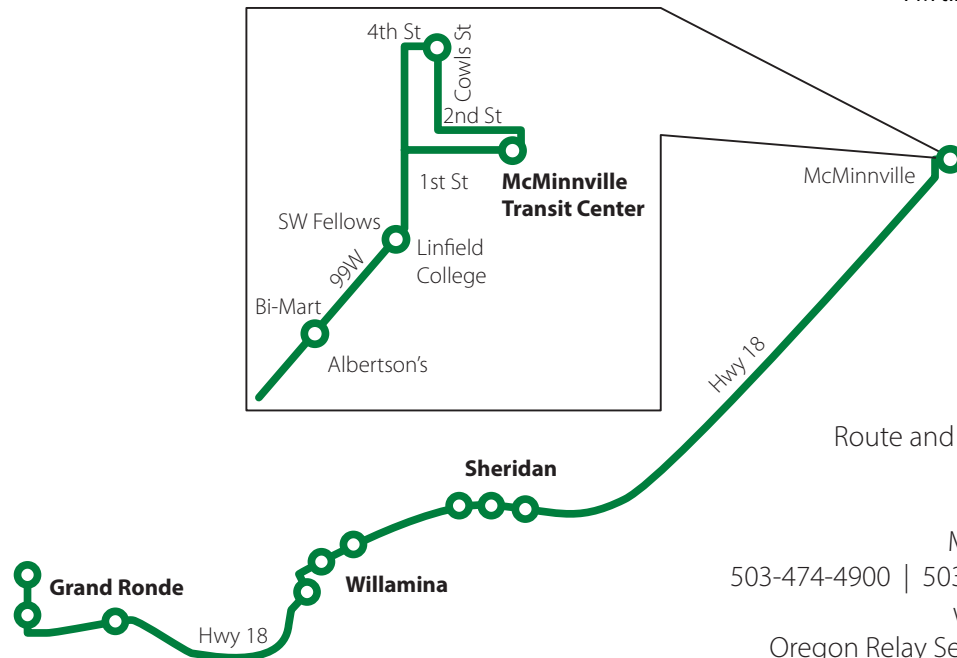

PM times in bold

Route 24s Grand Ronde Community Center to McMinnville Transit Center (Saturdays)											
Grand Ronde Community Center	Grand Ronde Rd & South St.	Spirit Mountain East Entrance	Main & Barber Willamina	Main & C St. Willamina	Oaken Hill & Main Willamina	Washington & Main Sheridan (TJ's)	Sheridan Shelter (Main & Hill)	W Main & Cherry Hill Rd Sheridan (Bill's Market)	Hwy 99w @ Albertsons	Baker St & Founders Linfield College	McMinnville Transit Center
				9:00	9:01	9:10	9:11	9:12	9:20	9:21	9:30
10:30	10:32	10:35	10:49	10:50	10:51	11:00	11:01	11:02	11:16	11:17	11:20
12:20	12:22	12:25	12:39	12:40	12:41	12:50	12:51	12:52	1:06	1:07	1:10
3:05	3:07	3:10	3:24	3:25	3:26	3:35	3:36	3:37	3:51	3:52	3:55

PM times in bold

McMinnville-
Grand Ronde

McMinnville-
Tigard

YCTA

Route and Schedule Information

First Transit

800 NE 2nd Street

McMinnville, OR 97128

503-474-4900 | 503-538-7433 (Newberg)

www.yctransitarea.org

Oregon Relay Service 1-800-735-2900